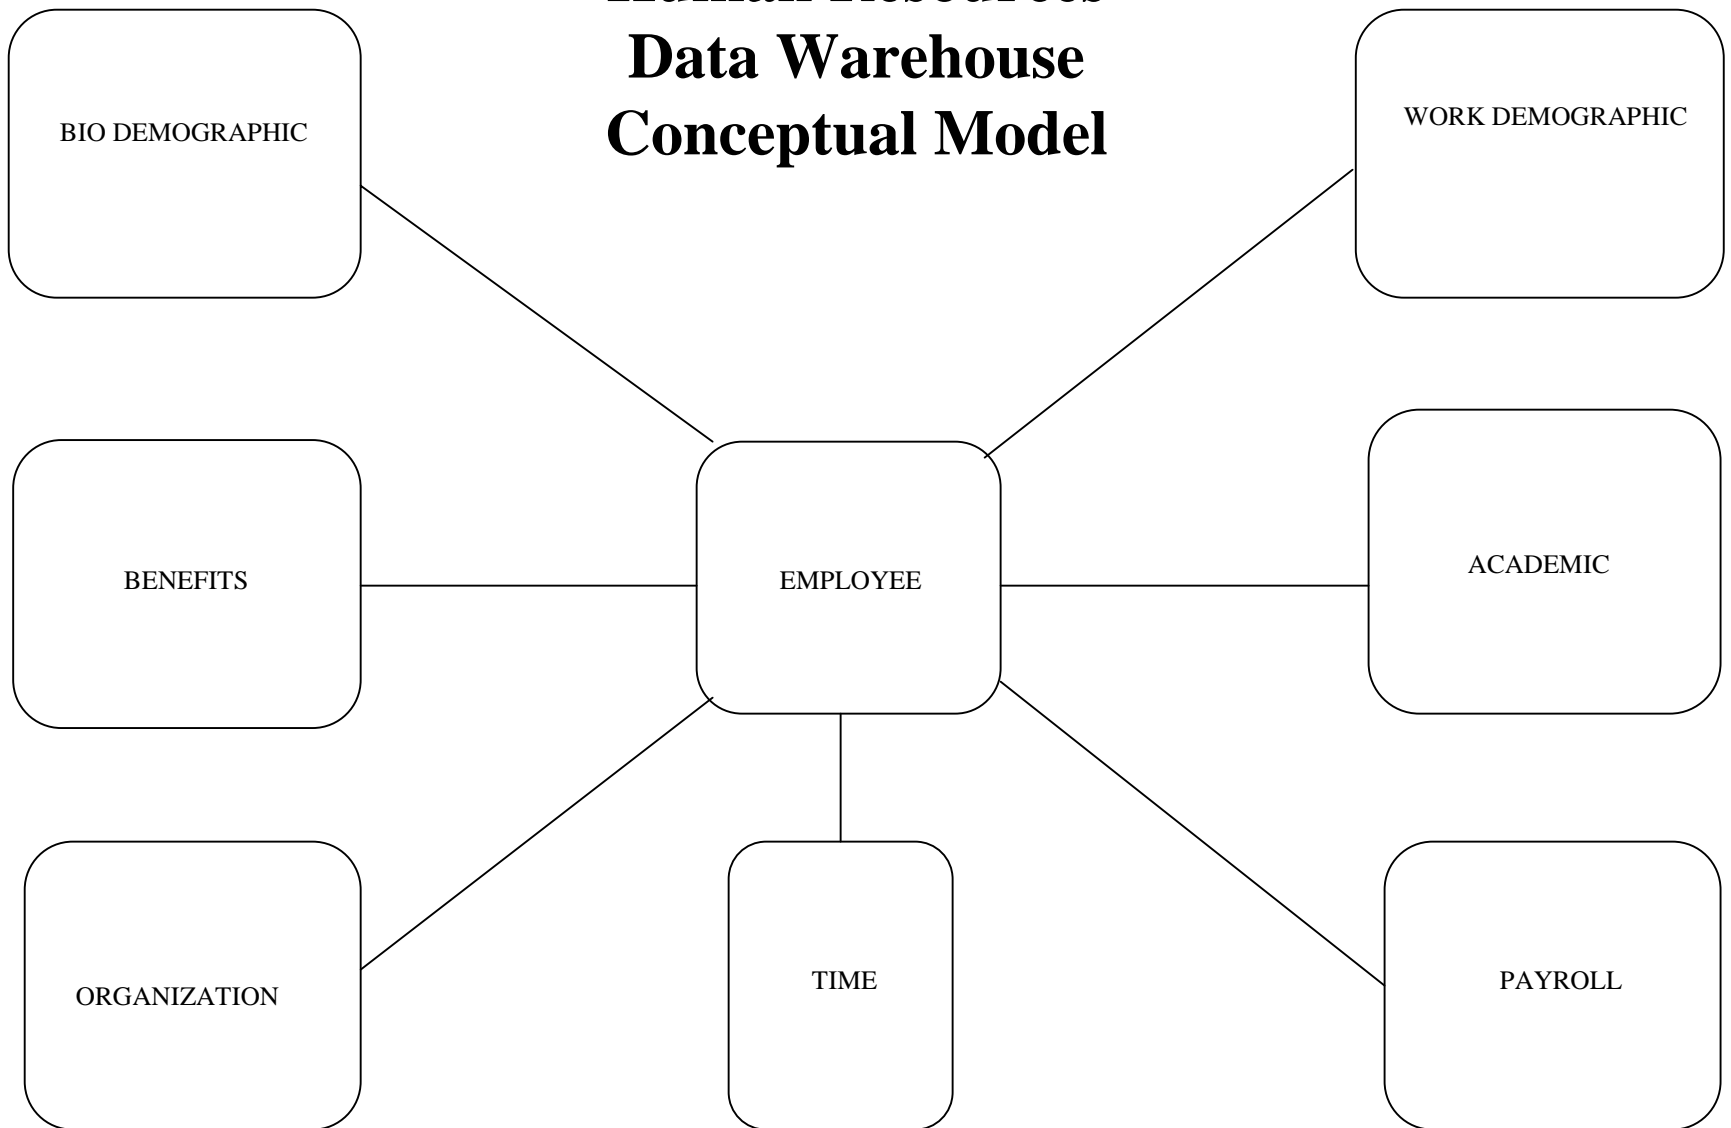

# Human Resources Data Warehouse Conceptual Model

Grain: 1 record per employee per time period

# Human Resources Data Warehouse Employee Star Schema